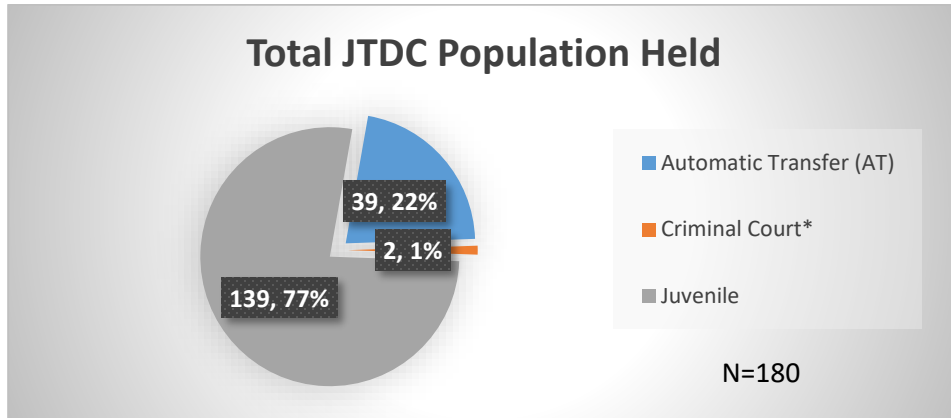

Daily Data Dashboard – November 23, 2022
Demographics for JTDC Population
Wednesday Morning Midnight Count

Total # of probation Involved youth¹: 1,025

¹ Probation Active: Any youth who is pending sentencing with an active social history, has been formally placed on probation or supervision with Cook County Juvenile Probation on the date of the report.

*Age, Gender and Race for Criminal Court population (N=2) is not represented in this report.

Data sources: cFive Supervisor – Probation Population and RMIS – JTDC Population

Daily Data Dashboard – November 23, 2022
Demographics for JTDC Population
Wednesday Morning Midnight Count