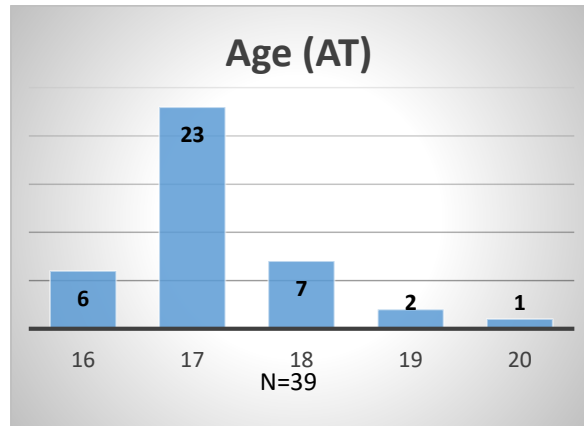

Daily Data Dashboard – November 23, 2022
Demographics for JTDC Population
Wednesday Morning Midnight Count

Total # of probation Involved youth¹: 1,025

¹ Probation Active: Any youth who is pending sentencing with an active social history, has been formally placed on probation or supervision with Cook County Juvenile Probation on the date of the report.

*Age, Gender and Race for Criminal Court population (N=2) is not represented in this report.

Data sources: cFive Supervisor – Probation Population and RMIS – JTDC Population

Daily Data Dashboard – November 23, 2022
Demographics for JTDC Population
Wednesday Morning Midnight Count