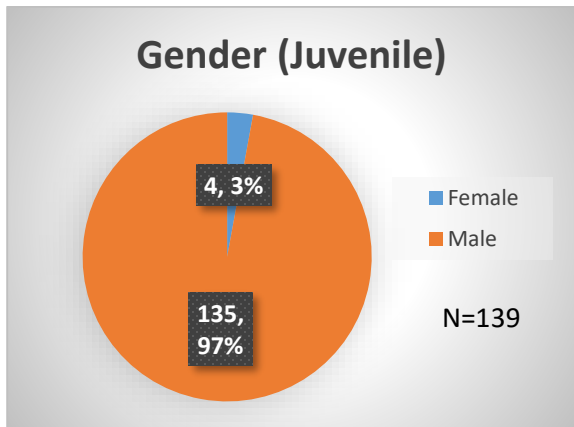

Daily Data Dashboard – November 23, 2022
Demographics for JTDC Population
Wednesday Morning Midnight Count

Total # of probation Involved youth¹: 1,025

¹ Probation Active: Any youth who is pending sentencing with an active social history, has been formally placed on probation or supervision with Cook County Juvenile Probation on the date of the report.

*Age, Gender and Race for Criminal Court population (N=2) is not represented in this report.

Data sources: cFive Supervisor – Probation Population and RMIS – JTDC Population

Daily Data Dashboard – November 23, 2022
Demographics for JTDC Population
Wednesday Morning Midnight Count