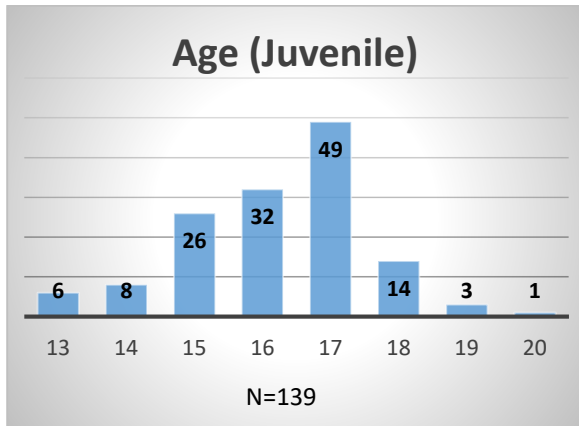

Daily Data Dashboard – November 23, 2022
Demographics for JTDC Population
Wednesday Morning Midnight Count

Total # of probation Involved youth¹: 1,025

¹ Probation Active: Any youth who is pending sentencing with an active social history, has been formally placed on probation or supervision with Cook County Juvenile Probation on the date of the report.

*Age, Gender and Race for Criminal Court population (N=2) is not represented in this report.

Data sources: cFive Supervisor – Probation Population and RMIS – JTDC Population

Daily Data Dashboard – November 23, 2022
Demographics for JTDC Population
Wednesday Morning Midnight Count