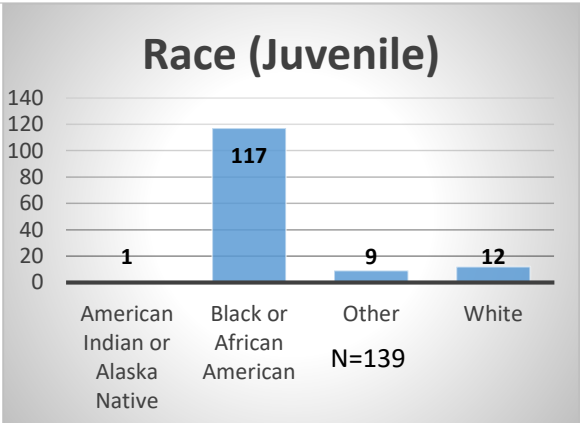

Daily Data Dashboard – November 23, 2022
Demographics for JTDC Population
Wednesday Morning Midnight Count

Total # of probation Involved youth¹: 1,025

¹ Probation Active: Any youth who is pending sentencing with an active social history, has been formally placed on probation or supervision with Cook County Juvenile Probation on the date of the report.

*Age, Gender and Race for Criminal Court population (N=2) is not represented in this report.

Data sources: cFive Supervisor – Probation Population and RMIS – JTDC Population

Daily Data Dashboard – November 23, 2022
Demographics for JTDC Population
Wednesday Morning Midnight Count