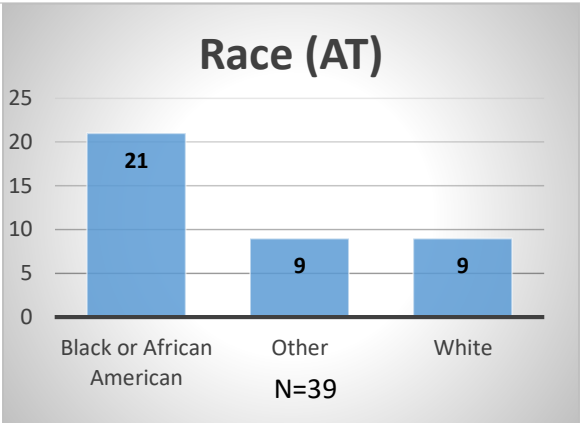

Daily Data Dashboard – November 23, 2022
Demographics for JTDC Population
Wednesday Morning Midnight Count

Total # of probation Involved youth¹: 1,025

¹ Probation Active: Any youth who is pending sentencing with an active social history, has been formally placed on probation or supervision with Cook County Juvenile Probation on the date of the report.

*Age, Gender and Race for Criminal Court population (N=2) is not represented in this report.

Data sources: cFive Supervisor – Probation Population and RMIS – JTDC Population

Daily Data Dashboard – November 23, 2022
Demographics for JTDC Population
Wednesday Morning Midnight Count