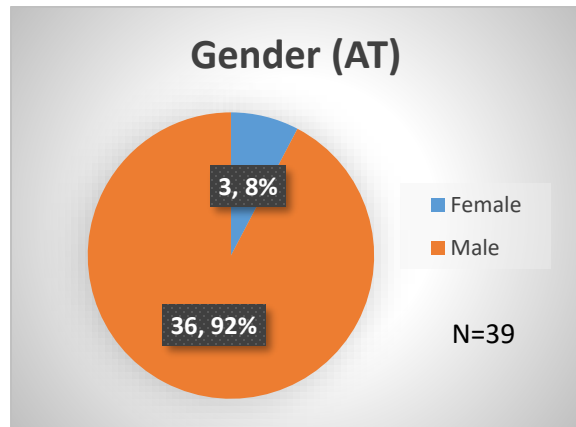

Daily Data Dashboard – November 23, 2022
Demographics for JTDC Population
Wednesday Morning Midnight Count

Total # of probation Involved youth¹: 1,025

¹ Probation Active: Any youth who is pending sentencing with an active social history, has been formally placed on probation or supervision with Cook County Juvenile Probation on the date of the report.

*Age, Gender and Race for Criminal Court population (N=2) is not represented in this report.

Data sources: cFive Supervisor – Probation Population and RMIS – JTDC Population

Daily Data Dashboard – November 23, 2022
Demographics for JTDC Population
Wednesday Morning Midnight Count